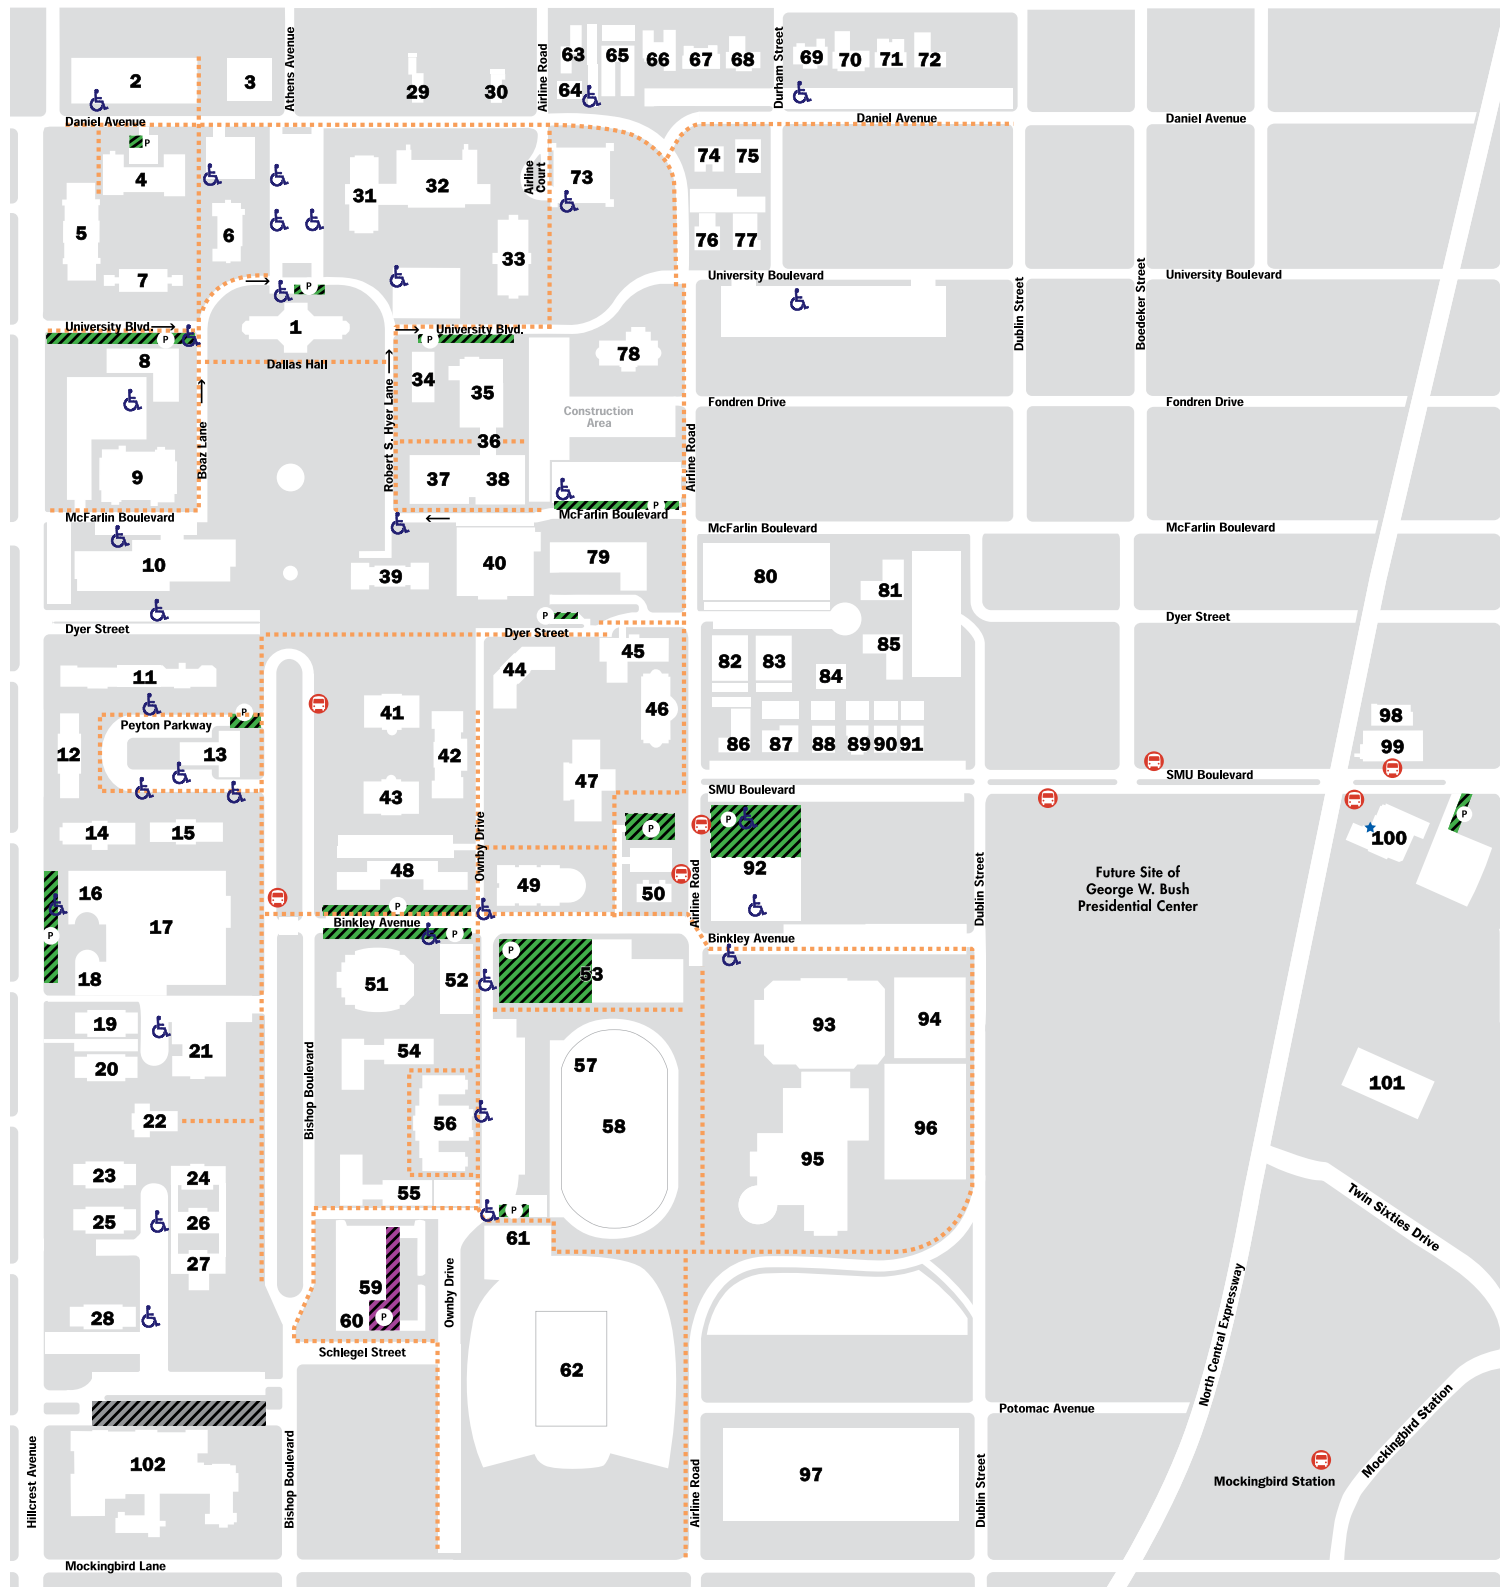

Visitor Parking Map 2010-11

SMU Park 'N Pony

Parking and ID Card Services
Expressway Tower, first floor
6116 North Central Expressway, Suite 101
Dallas, TX 75206
214-768-7275 (PARK)
parking@smu.edu

Visit smu.edu/parknpony for vehicle regulations, enforcement hours and days and general parking information.

Please note some lots may not be available for use on game days.
Please see Game Day parking maps/notices.

- **Highland Park United Methodist Church Parking**
  Parking by permit only.
- **Meadows Museum Visitor Parking**
  Use entrance on right. Pay upon exit.
- **Park 'N Pony office**
- **Metered/Pay Station Parking (P)**
  Please display parking receipt or visitor entry ticket on front dash.
- **Mustang Express Service**
  Free of charge.
- **Disabled Parking**
- **Lighted Walkway**
  Walkways provide additional lighting and greater visibility.

No parking in permit only, F/S, reserve or resident areas.